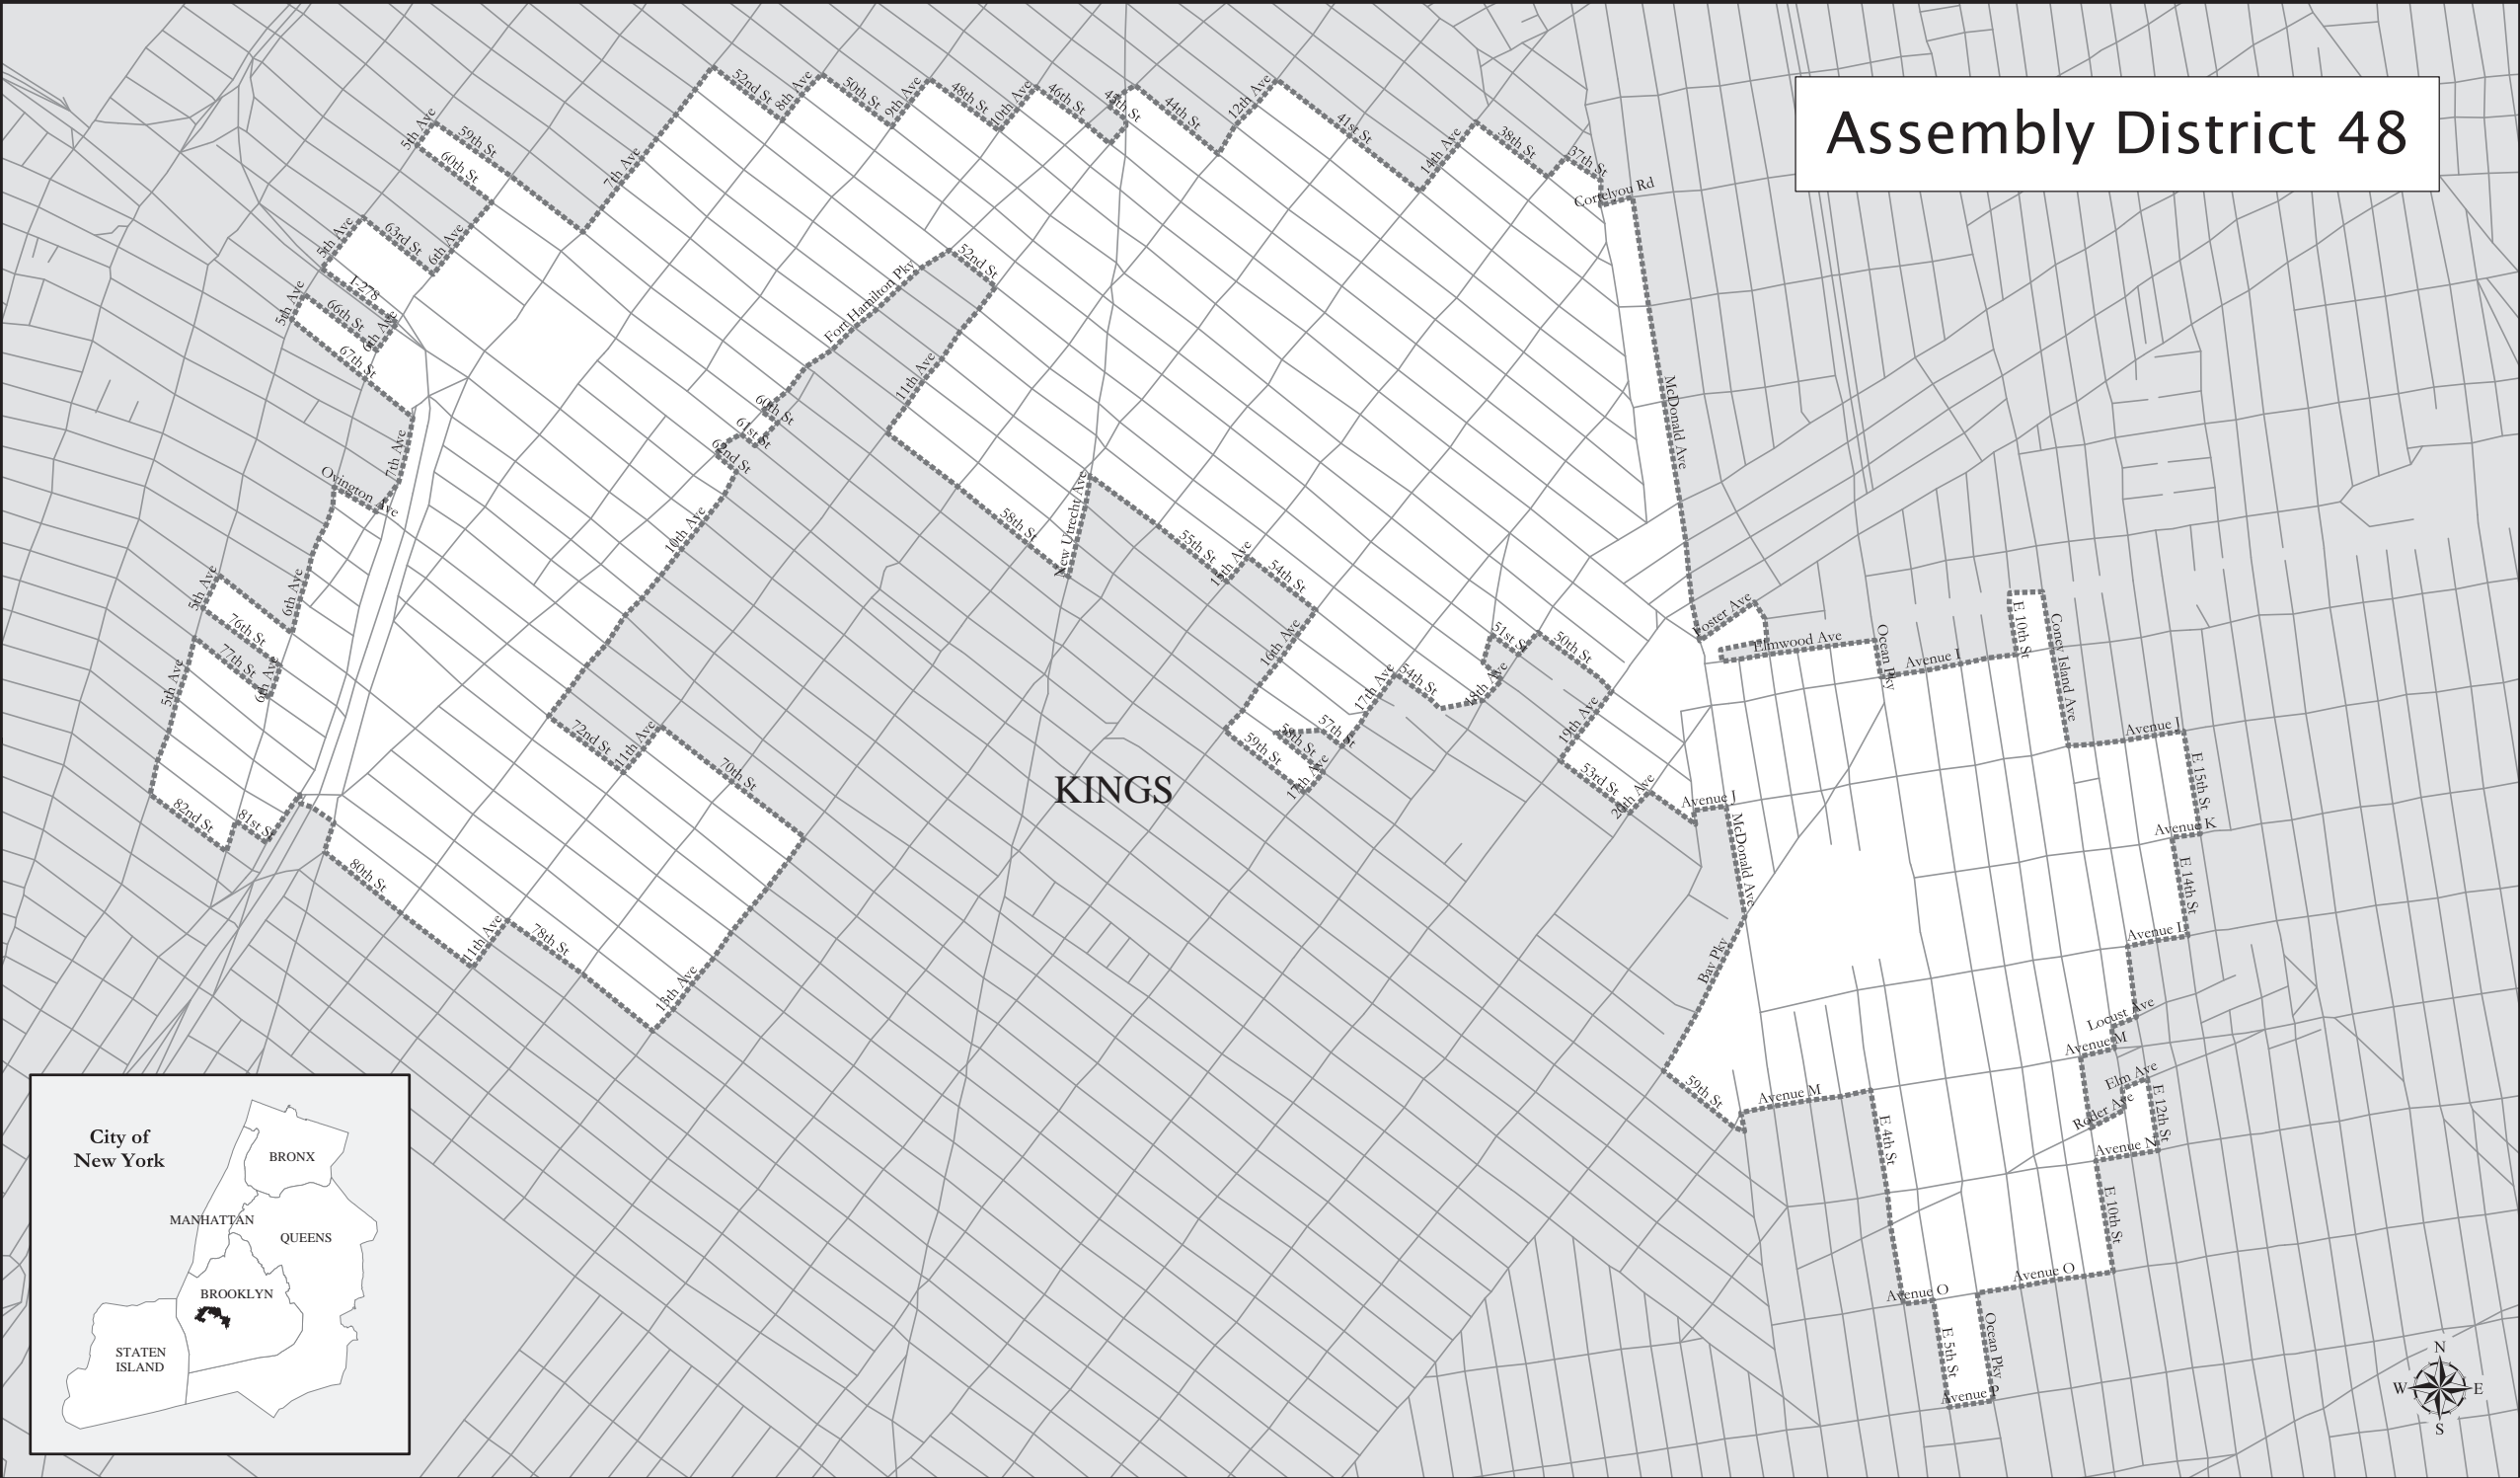

Assembly District 48

KINGS